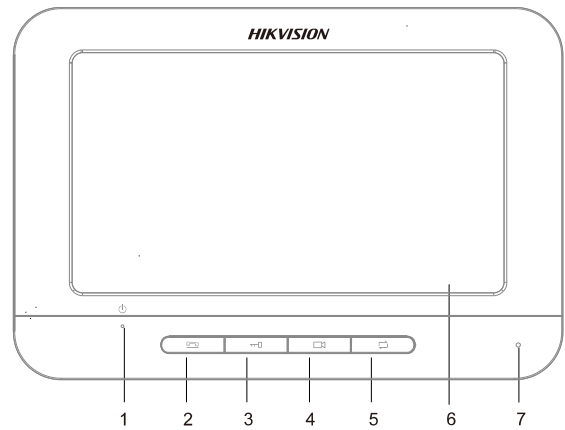

Indoor Station