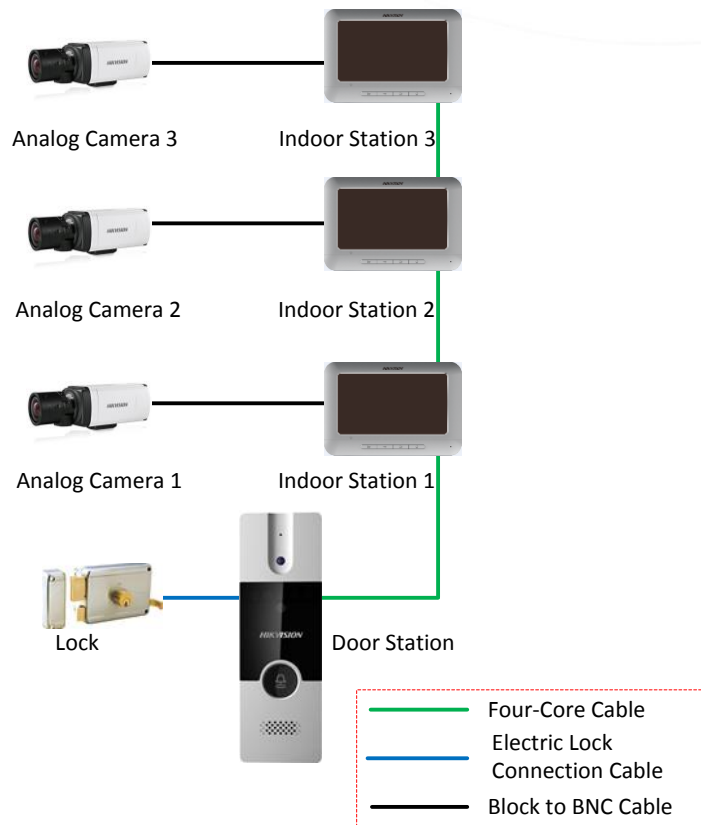

Typical Application