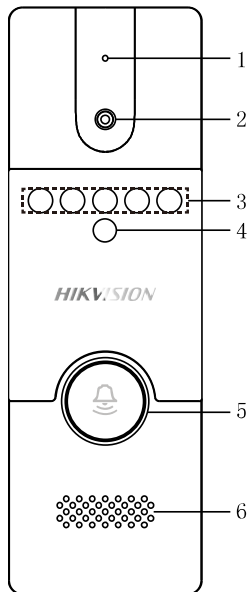

Appearance and Interfaces

Door Station