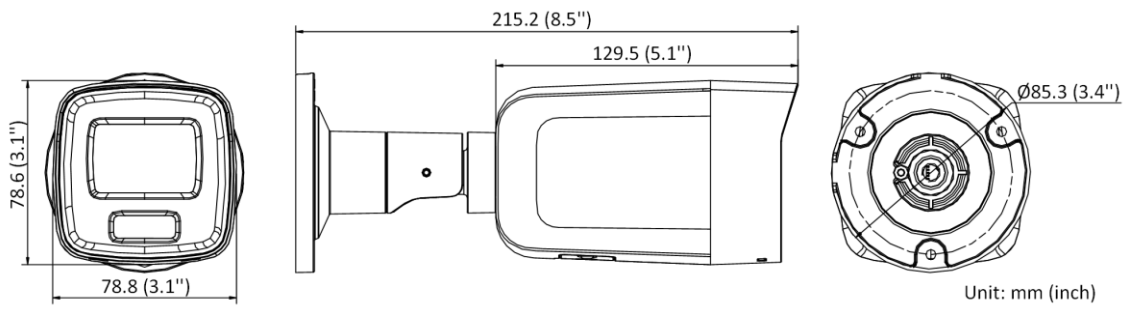

Web Client Language	33 languages English, Russian, Estonian, Bulgarian, Hungarian, Greek, German, Italian, Czech, Slovak, French, Polish, Dutch, Portuguese, Spanish, Romanian, Danish, Swedish, Norwegian, Finnish, Croatian, Slovenian, Serbian, Turkish, Korean, Traditional Chinese, Thai, Vietnamese, Japanese, Latvian, Lithuanian, Portuguese (Brazil), Ukrainian
General Function	Anti-flicker, heartbeat, password reset via e-mail, pixel counter
Software Reset	Yes
Storage Conditions	-30 °C to 60 °C (-22 °F to 140 °F). Humidity 95% or less (non-condensing)
Startup and Operating Conditions	-30 °C to 60 °C (-22 °F to 140 °F). Humidity 95% or less (non-condensing)
Power Supply	12 VDC ± 25%, reverse polarity protection PoE: 802.3af, Class 3
Power Consumption and Current	12 VDC, 0.6 A, max. 7 W PoE (802.3af, 36 V to 57 V), 0.3 A to 0.2 A, max. 8.5 W
Power Interface	Ø5.5 mm coaxial power plug
Material	Front cover: metal, back cover: metal
Camera Dimension	78.8 × 78.6 × 215.2 mm (3.1" × 3.1" × 8.5")
Package Dimension	315 × 137 × 141 mm (12.4" × 5.4" × 5.6")
Camera Weight	Approx. 860 g (1.9 lb.)
With Package Weight	Approx. 1265 g (2.8 lb.)
<b>Approval</b>	
Class	Class B
EMC	FCC SDoC (47 CFR Part 15, Subpart B); CE-EMC (EN 55032: 2015, EN 61000-3-2: 2014, EN 61000-3-3: 2013, EN 50130-4: 2011 +A1: 2014); RCM (AS/NZS CISPR 32: 2015); IC VoC (ICES-003: Issue 6, 2016)
Safety	UL (UL 60950-1); CB (IEC 60950-1:2005 + Am 1:2009 + Am 2:2013, IEC 62368-1:2014); CE-LVD (EN 60950-1:2005 + Am 1:2009 + Am 2:2013, IEC 62368-1:2014)
Environment	CE-RoHS (2011/65/EU); WEEE (2012/19/EU); Reach (Regulation (EC) No 1907/2006)
Protection	IP67 (IEC 60529-2013)

#### ▪ Available Model

DS-2CD2087G2-L (2.8/4/6 mm)

DS-2CD2087G2-LU (2.8/4/6 mm)

▪ **Dimension**

▪ **Accessory**

▪ **Optional**

DS-1276ZJ-SUS Corner Mount	DS-1275ZJ-SUS Vertical Pole Mount	DS-1280ZJ-S Junction Box
		
		