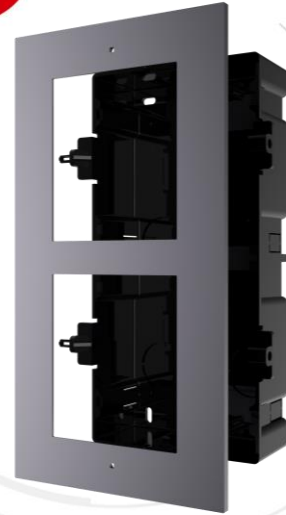

DS-KD-ACF2/Plastic Accessory Package

Key Feature

- Contains gang box, cover, screws, connecting lines, etc.
- Adapts to two-module flush mounting

Available Model

DS-KD-ACF2/Plastic

Specification

| Parameter \ Model | DS-KD-ACF2 | |
|-----------------------|--|--|
| | Cover | Gang Box |
| Material | Aviation Aluminum | Plastic |
| Working temperature | -40° C to +60° C (-40° F to 140° F) | |
| Working humidity | 10% to 95% | |
| Dimension (L x W x D) | 236 x 124 x 4 mm (9.29" x 4.88" x 0.16")] | 237 x 134 x 56 mm (9.33" x 5.27" x 2.20") |