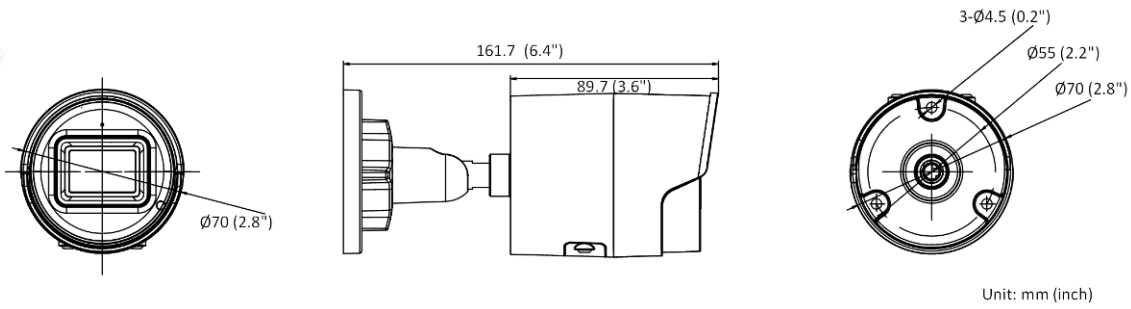

▪ **Dimension**

▪ **Accessory**

▪ **Optional**

DS-1280ZJ-XS

Junction Box