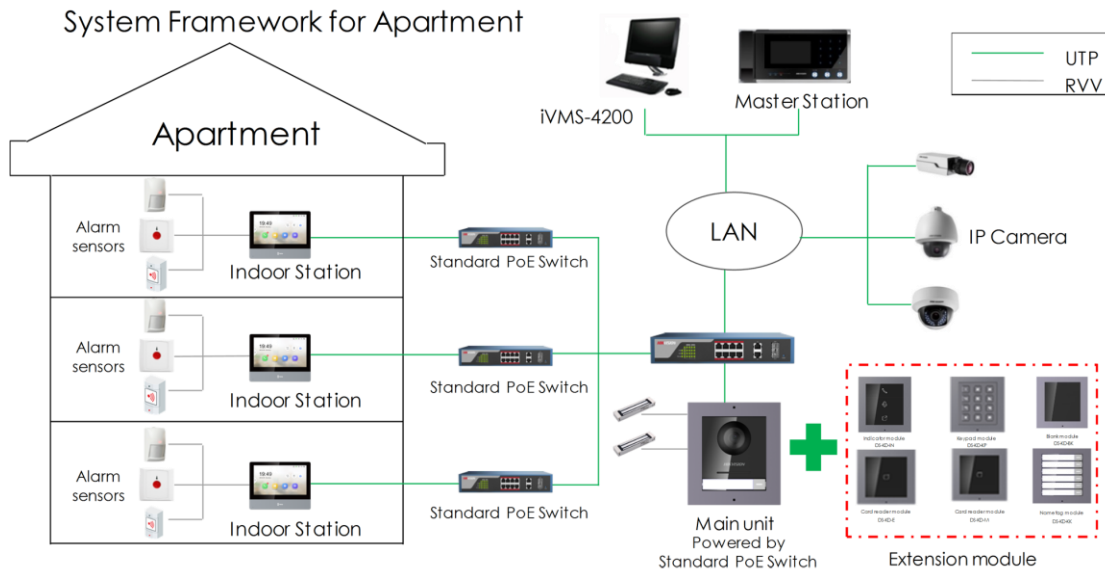

Door Station

- 2 MP HD video intercom function
- Access control function
- Noise suppression and echo cancellation
- H.264 video compression
- Low illumination
- Tampering alarm
- Fisheye camera with IR supplement light
- Supports sub-modules' access (max. 8)
- Nametag customization
- Easy to and extend

Specifications

Indoor Station

Model		DS-KH6320-WTE1
System	Memory	128 MB
	Flash	32 MB
	Operation system	Embedded Linux operation system
Display	Display screen	7-inch colorful TFT LCD
	Display resolution	1024 × 600
	Operation method	Capacitive touch screen
Audio	Audio input	Built-in omnidirectional microphone
	Audio output	Built-in loudspeaker
	Audio compression standard	G.711 U
	Audio compression rate	64 Kbps
Network	Audio quality	Noise suppression and echo cancellation
	Wired network	10/100 Mbps self-adaptive network
	Wireless network	Wi-Fi 802.11b/g/n
	Network protocol	TCP/IP、SIP、RTSP
	Network interface	1 RJ-45 10/100 Mbps self-adaptive
	Alarm input	8-ch alarm inputs
	Relay output	2
	TF card	Max to 32 G, SD 2.0 or lower version
	RS-485	1
	General	Power supply
Power consumption		≤ 6 W
Working temperature		-10 °C to 55 °C (14 °F to 131 °F)
Working humidity		10% to 90%
Dimensions (W × H × D)		200 mm × 140 mm × 15.1 mm (7.9" × 5.5" × 0.6")

Door Station

Model		DS-KD8003-IME1
System parameters	Processor	Embedded MCU Processor
	Operation system	Embedded Linux operation system
	Operation method	Physical button
	Video compression standard	H.264
Video parameters	Resolution	Main Stream: 1920 × 1080 Sub Stream: 720 × 480
	BLC	Supported
	DNR	Supported

Typical Application

Physical Interface

Indoor Station

No.	Description	No.	Description
1	Screen	5	TF Card Slot
2	Microphone	6	Alarm Terminal
3	Network Interface	7	Reserved
4	Loudspeaker	8	Power Terminal

Door Station