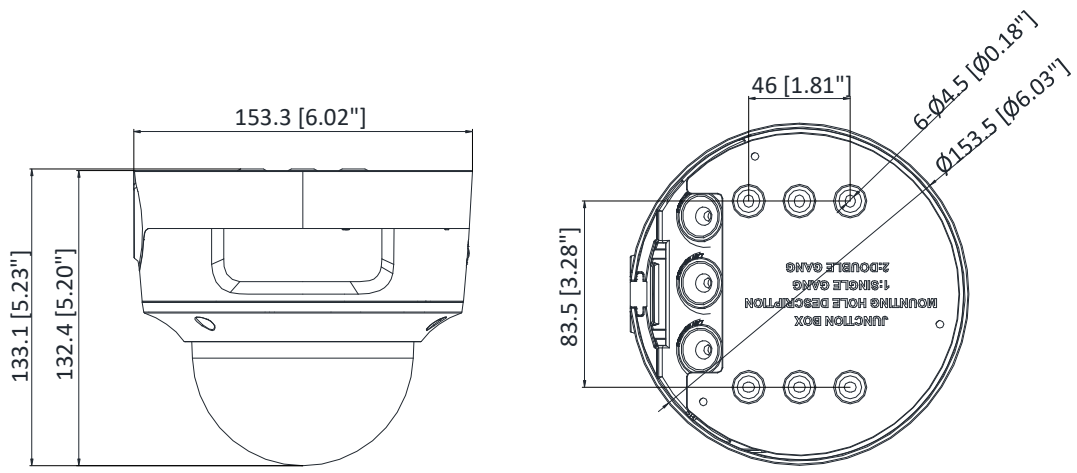

General Function	Mirror, password protection, privacy mask, watermark, IP address filter, one-key reset, anti-flicker, three streams, heartbeat
Software Reset	Yes
Linkage Method	Upload to FTP/NAS/memory card, notify surveillance center, send email, trigger alarm output, trigger recording, trigger capture, audible warning
Storage Conditions	-30 °C to 60 °C (-22 °F to 140 °F), humidity 95% or less (non-condensing)
Startup and Operating Conditions	-30 °C to 60 °C (-22 °F to 140 °F), humidity 95% or less (non-condensing)
Power Supply	12 VDC ± 25%, two-core terminal block; PoE: 802.3af, Class 3
Power Consumption and Current	12 VDC, 0.9 A, max. 10.8 W PoE: (802.3af, 36V to 57V), 0.4 A to 0.2 A, max. 12.9 W
Power Interface	2-core terminal block
Material	Metal
Camera Dimension	Φ153.5 × 133.2 mm (Φ6" × 5.2")
Package Dimension	244 × 174 × 173 mm (9.6" × 6.9" × 6.8")
Camera Weight	1080 g (2.4 lb.)
With Package Weight	1671 g (3.7 lb.)

#### Available Model

DS-2CD2786G2-IZS (2.8 to 12 mm)

Dimension

Unit: mm (inch)

**Accessory**

**DS-1476ZJ-SUS**  
**Corner Mount**

**DS-1227ZJ-DM37**  
**In-Ceiling Mount**

**DS-1471ZJ-155**  
**Pendant Mount**