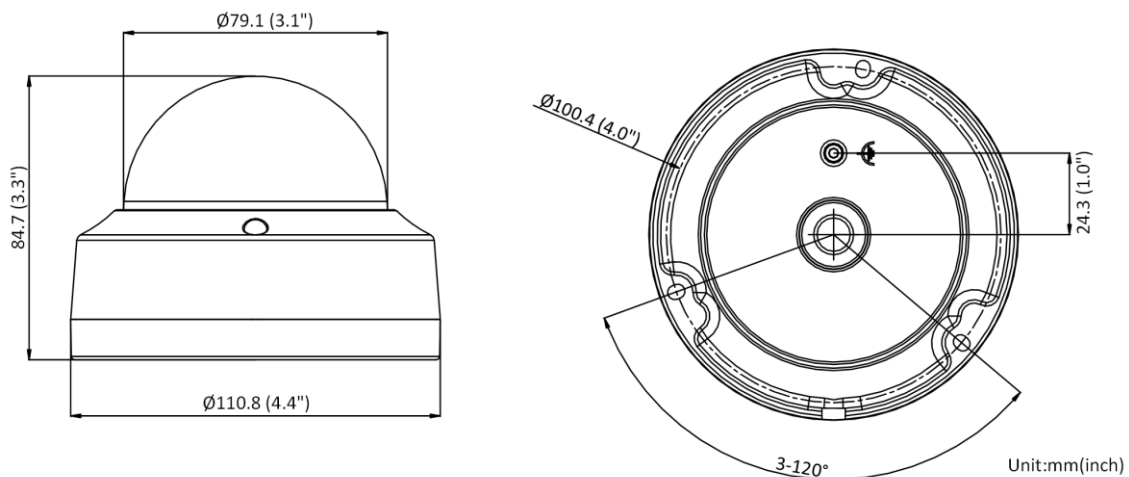

General Function	Anti-flicker, heartbeat, password reset via e-mail, pixel counter
Storage Conditions	-30 °C to 60 °C (-22 °F to 140 °F). Humidity 95% or less (non-condensing)
Startup and Operating Conditions	-30 °C to 60 °C (-22 °F to 140 °F). Humidity 95% or less (non-condensing)
Power Supply	12 VDC ± 25%, reverse polarity protection PoE: 802.3af, Class 3
Power Consumption and Current	12 VDC, 0.4 A, max. 5 W PoE (802.3af, 36 V to 57 V), 0.2 A to 0.15 A, max. 6.5 W
Power Interface	Ø5.5 mm coaxial power plug
Material	Aluminum alloy body Bubble: plastic
Screw Material	SUS304
Camera Dimension	Ø110.8 × 84.7 mm (Ø4.4" × 3.3")
Package Dimension	134 × 134 × 108 mm (5.3" × 5.3" × 4.3")
Camera Weight	Approx. 530 g (1.2 lb.)
With Package Weight	Approx. 720 g (1.6 lb.)
Approval	
EMC	FCC (47 CFR Part 15, Subpart B); CE-EMC (EN 55032: 2015, EN 61000-3-2: 2014, EN 61000-3-3: 2013, EN 50130-4: 2011 +A1: 2014); RCM (AS/NZS CISPR 32: 2015); IC (ICES-003: Issue 6, 2016); KC (KN 32: 2015, KN 35: 2015)
Safety	UL (UL 60950-1); CB (IEC 60950-1:2005 + Am 1:2009 + Am 2:2013); CE-LVD (EN 60950-1:2005 + Am 1:2009 + Am 2:2013); BIS (IS 13252(Part 1):2010+A1:2013+A2:2015)
Environment	CE-RoHS (2011/65/EU); WEEE (2012/19/EU); Reach (Regulation (EC) No 1907/2006)
Protection	IP67 (IEC 60529-2013), IK10 (IEC 62262: 2002)

▪ Available Model

DS-2CD2143G2-I (2.8/4 mm)

DS-2CD2143G2-IS(2.8/4 mm)

▪ Dimension