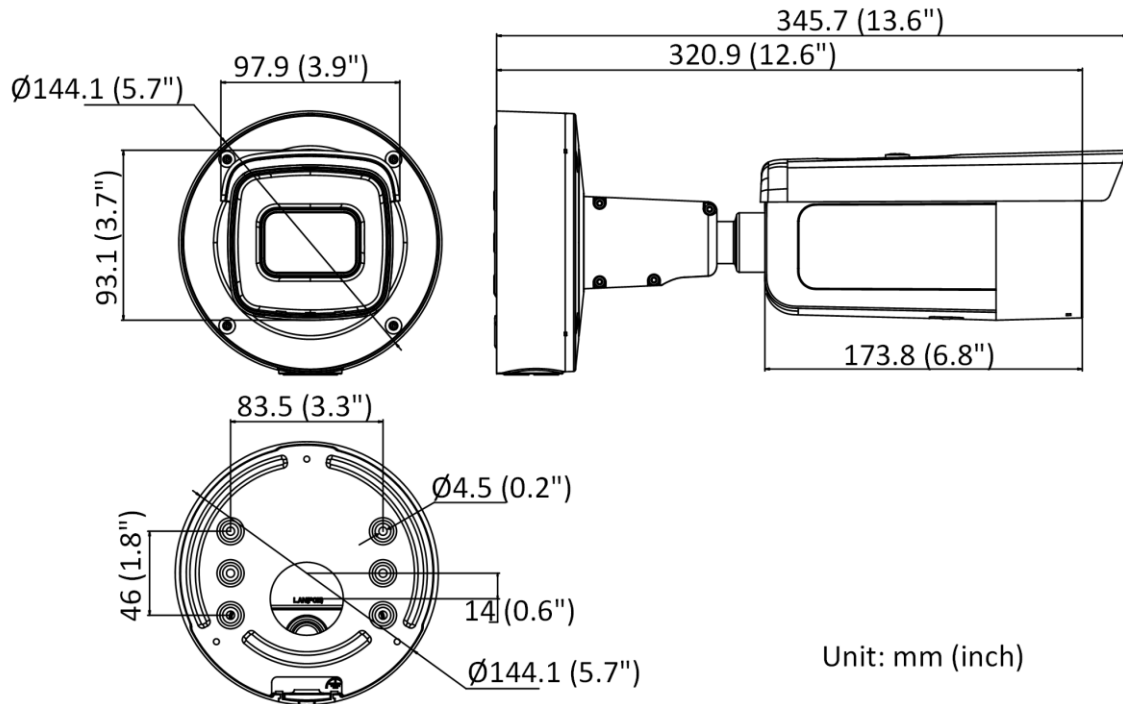

▪ **Available Model**

DS-2CD2686G2-IZS (2.8 to 12 mm)

DS-2CD2686G2-IZS (2.8 to 12 mm) (Black)

▪ **Dimension**

▪ **Accessory**

▪ **Optional**

DS-1476ZJ-SUS	DS-1275ZJ-S-SUS	DS-2251ZJ	DS-1475ZJ-SUS(Black)
Corner Mount	Vertical Pole Mount	Pendant Mount	Vertical Pole Mount