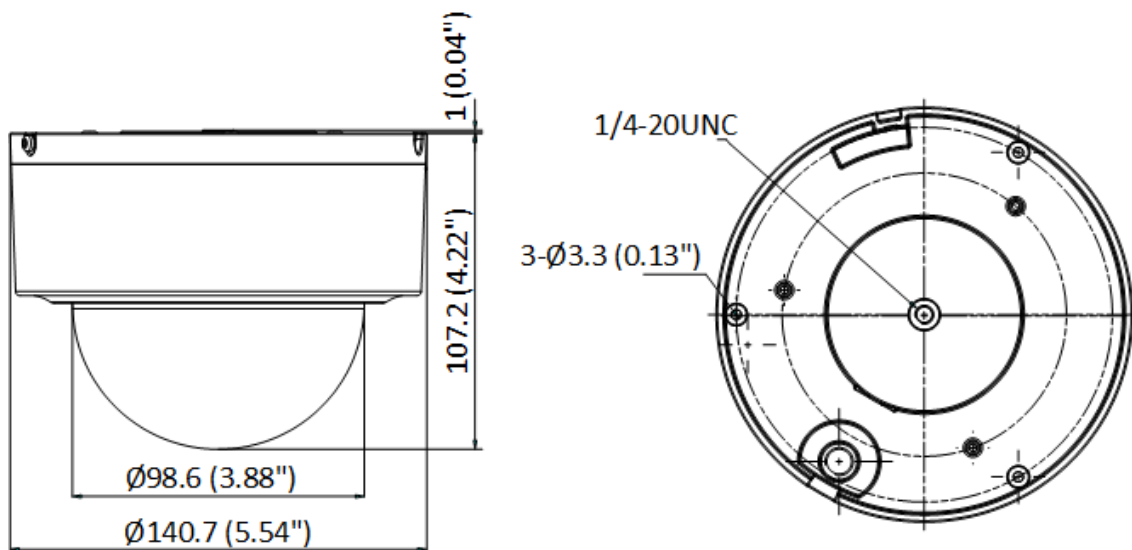

Unit: mm (inch)

- Accessory
- Optional

DS-1280ZJ-PT6	DS-1227ZJ-PT6	DS-1273-ZJ-PT6