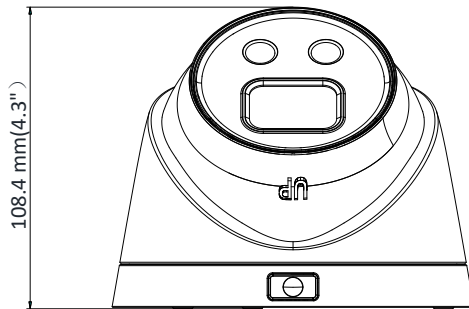

Simultaneous Live View	Up to 6 channels
User/Host	Up to 32 users 3 levels: Administrator, Operator and User
Client	iVMS-4200, Hik-Connect, iVMS-5200, iVMS-4500
Web Browser	IE8+, Chrome 31.0-44, Firefox 30.0-51, Safari 8.0+
<b>Interface</b>	
Communication Interface	1 RJ45 10M/100M self-adaptive Ethernet port
On-board Storage	Built-in micro SD/SDHC/SDXC slot, up to 128 GB
Reset Button	Yes
SVC	H.265 encoding and H.264 encoding support
<b>Smart Feature-set</b>	
Behavior Analysis	Line crossing detection, intrusion detection, region entrance detection, region exit detection, false alarm filter by target classification
<b>General</b>	
Operating Conditions	-30 °C to +60 °C (-22 °F to +140 °F), humidity 95% or less (non-condensing)
Power Supply	12 VDC ± 25%, 5.5 mm coaxial power plug PoE (802.3af, class 3)
Power Consumption	12 VDC, 0.6 A, max: 7 W PoE: (802.3af, 36 V to 57 V), 0.2 A to 0.1 A, max: 8.5 W
IR Range	Up to 50 m
Wavelength	850 nm
Protection Level	IP67
Material	Camera body: metal, bottom base: plastic
Dimensions	Camera: $\Phi 130 \times 105$ mm ( $\Phi 5.1'' \times 4.1''$ )
Weight	Camera: 500 g (1.1 lb.) With package: 780 g (1.7 lb.)

## Dimensions