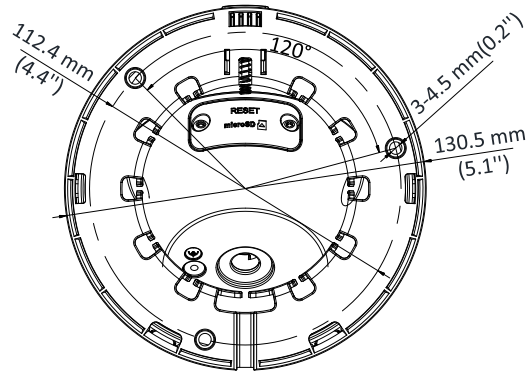

Simultaneous Live View	Up to 6 channels
User/Host	Up to 32 users 3 levels: Administrator, Operator and User
Client	iVMS-4200, Hik-Connect, iVMS-5200, iVMS-4500
Web Browser	IE8+, Chrome 31.0-44, Firefox 30.0-51, Safari 8.0+
<b>Interface</b>	
Communication Interface	1 RJ45 10M/100M self-adaptive Ethernet port
On-board Storage	Built-in micro SD/SDHC/SDXC slot, up to 128 GB
Reset Button	Yes
SVC	H.265 encoding and H.264 encoding support
<b>Smart Feature-set</b>	
Behavior Analysis	Line crossing detection, intrusion detection, region entrance detection, region exit detection, false alarm filter by target classification
<b>General</b>	
Operating Conditions	-30 °C to +60 °C (-22 °F to +140 °F), humidity 95% or less (non-condensing)
Power Supply	12 VDC ± 25%, 5.5 mm coaxial power plug PoE (802.3af, class 3)
Power Consumption	12 VDC, 0.6 A, max: 7 W PoE: (802.3af, 36 V to 57 V), 0.2 A to 0.1 A, max: 8.5 W
IR Range	Up to 50 m
Wavelength	850 nm
Protection Level	IP67
Material	Camera body: metal, bottom base: plastic
Dimensions	Camera: $\Phi 130 \times 105$ mm ( $\Phi 5.1'' \times 4.1''$ )
Weight	Camera: 500 g (1.1 lb.) With package: 780 g (1.7 lb.)

## Dimensions