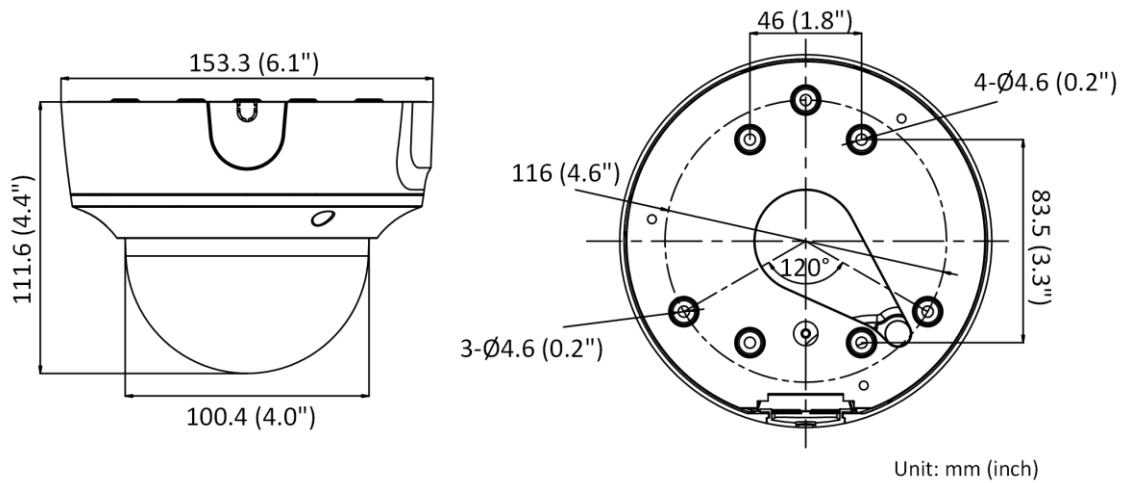

▪ **Dimension**

▪ **Accessory**

▪ **Optional**

DS-1280ZJ-DM55 Junction Box	DS-1473ZJ-155B Wall Mount	DS-1475ZJ-SUS Vertical Pole Mount	DS-1476ZJ-SUS Corner Mount	DS-1473ZJ-155 Wall Mount
DS-1227ZJ-DM44 Pendant Mount	DS-1471ZJ-155 Pendant Mount