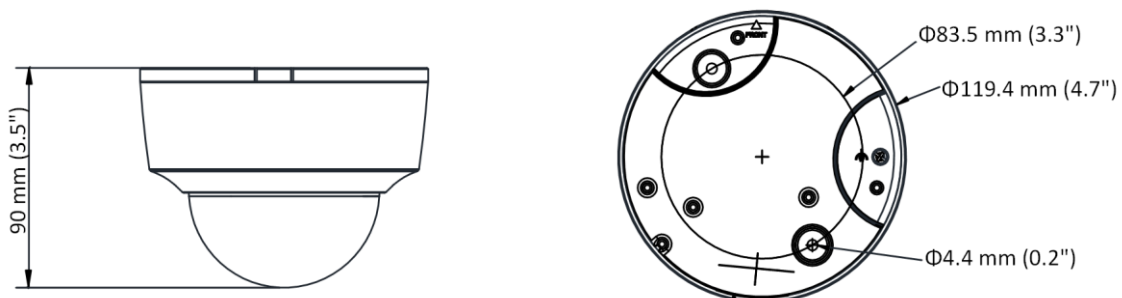

* Listed resolutions are only selectable options. It does not mean that all streams can work at their maximum resolution at the same time.

Available Model

DS-2CD2125G0-IMS (2.8/4/6 mm)

Dimension