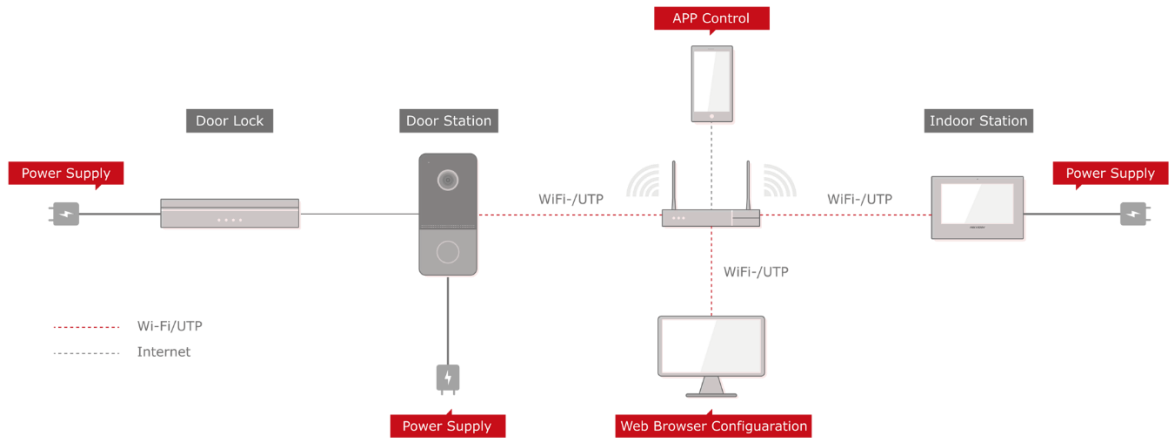

Network Indoor Station

No.	Description	No.	Description
1	Screen	5	Loudspeaker
2	Microphone	6	TF Card Slot
3	Debugging Port	7	Alarm Terminal
4	Network Interface	8	Power Supply

Note: The debugging port is used for debugging only.

Dimension

Villa Door Station

Network Indoor Station

Unit : mm

Typical Application

Distributed by

HIKVISION®

Headquarters