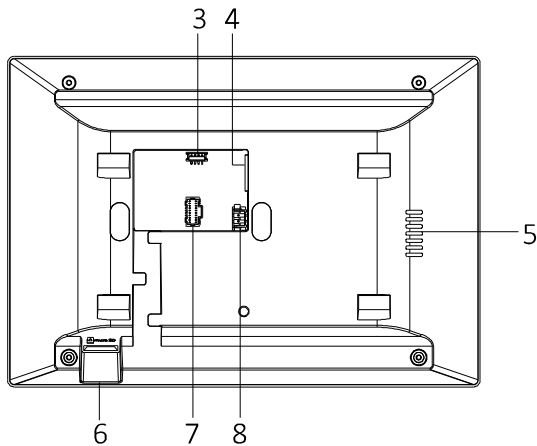

Network Indoor Station