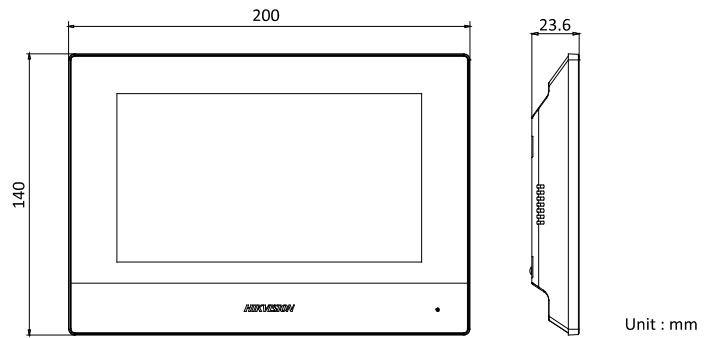

Dimension

Villa Door Station

Network Indoor Station

Unit : mm

Typical Application

Distributed by

HIKVISION®

Headquarters