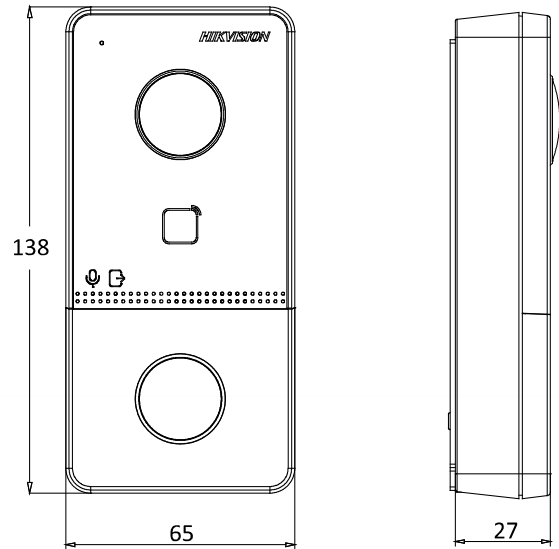

Network Indoor Station

No.	Description	No.	Description
1	Screen	5	Loudspeaker
2	Microphone	6	TF Card Slot
3	Debugging Port	7	Alarm Terminal
4	Network Interface	8	Power Supply

Note: The debugging port is used for debugging only.

Dimension

Villa Door Station

Network Indoor Station

Unit : mm

Typical Application

Distributed by

HIKVISION®

Headquarters