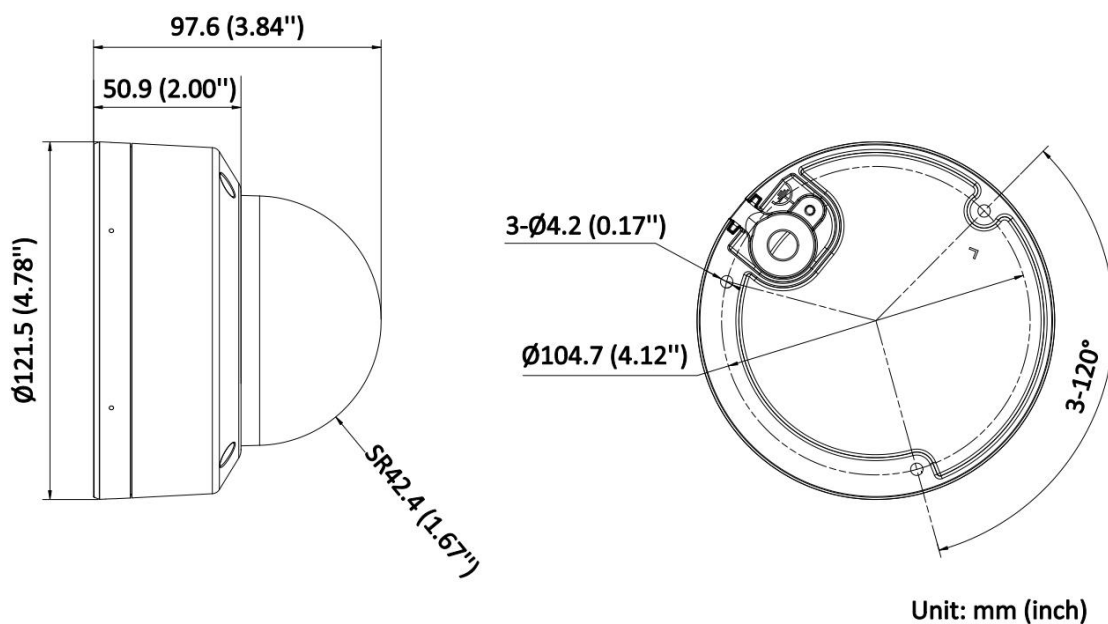

▪ Typical Application

Hikvision products are classified into three levels according to their anti-corrosion performance. Refer to the following description to choose for your using environment.

This model has NO SPECIFIC PROTECTION.

Level	Description
Top-level protection	Hikvision products at this level are equipped for use in areas where professional anti-corrosion protection is a must. Typical application scenarios include coastlines, docks, chemical plants, and more.
Moderate protection	Hikvision products at this level are equipped for use in areas with moderate anti-corrosion demands. Typical application scenarios include coastal areas about 2 kilometers (1.24 miles) away from coastlines, as well as areas affected by acid rain.
No specific protection	Hikvision products at this level are equipped for use in areas where no specific anti-corrosion protection is needed.

▪ Available Model

DS-2CD2187G2H-LI (2.8/4 mm)

DS-2CD2187G2H-LISU (2.8/4 mm)

▪ Dimension

Unit: mm (inch)