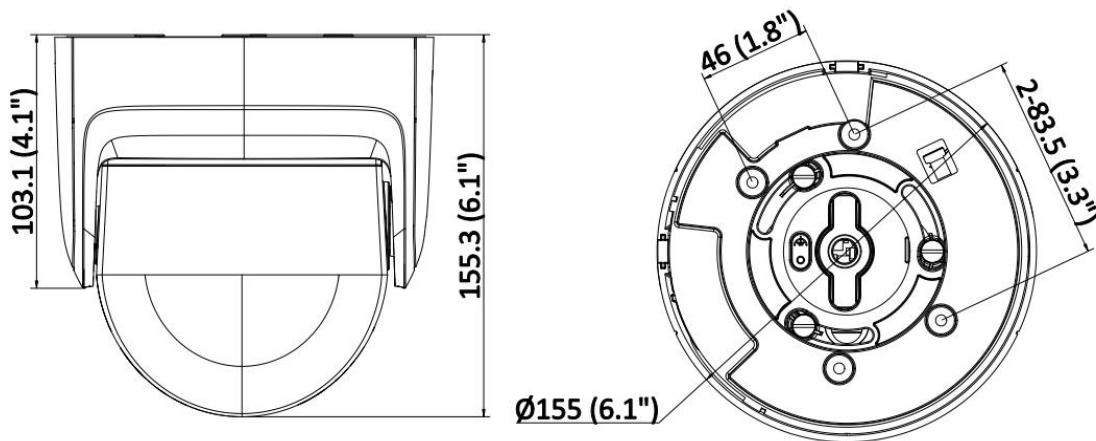

▪ **Typical Application**

Hikvision products are classified into three levels according to their anti-corrosion performance. Refer to the following description to choose for your using environment.

This model has NO SPECIFIC PROTECTION.

Level	Description
Top-level protection	Hikvision products at this level are equipped for use in areas where professional anti-corrosion protection is a must. Typical application scenarios include coastlines, docks, chemical plants, and more.
Moderate protection	Hikvision products at this level are equipped for use in areas with moderate anti-corrosion demands. Typical application scenarios include coastal areas about 2 kilometers (1.24 miles) away from coastlines, as well as areas affected by acid rain.
No specific protection	Hikvision products at this level are equipped for use in areas where no specific anti-corrosion protection is needed.

▪ **Dimension**

Unit:mm (inch)