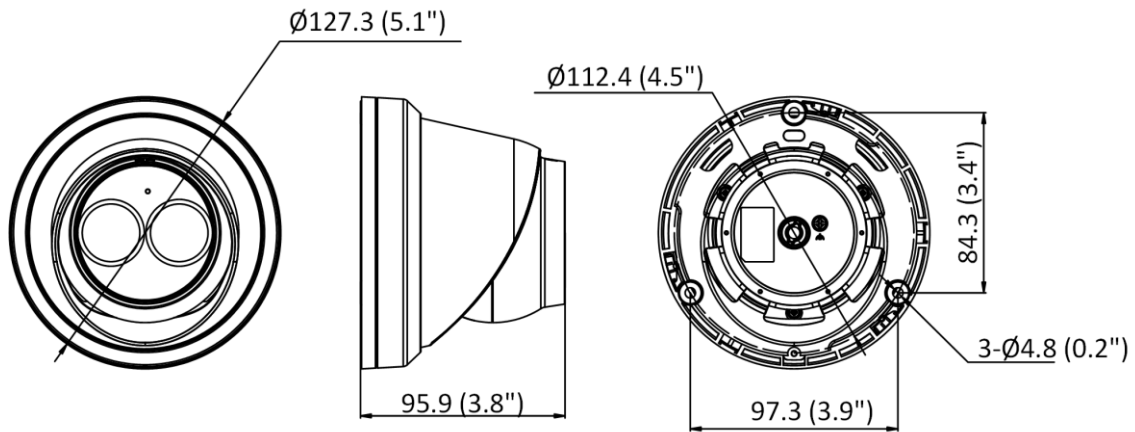

Unit: mm (inch)

- Accessory
- Optional

DS-1271ZJ-130-TRL Pendant Mount	DS-1276ZJ-SUS (Black) Corner Mount	DS-1281ZJ-M (Black) Inclined Ceiling Mount	DS-1275ZJ-SUS Vertical Pole Mount	DS-1271ZJ-130-TRL (Black) Pendant Mount
DS-1280ZJ-DM8 (Black) Junction Box	DS-1281ZJ-M Inclined ceiling mount	DS-1273ZJ-130B-TRL Wall mount	DS-1276ZJ-SUS Corner mount	DS-1275ZJ-SUS (Black) Vertical Pole Mount
DS-1273ZJ-130-TRL(Black) Wall Mount	DS-1280ZJ-DM8 Junction box	DS-1273ZJ-130-TRL Wall mount