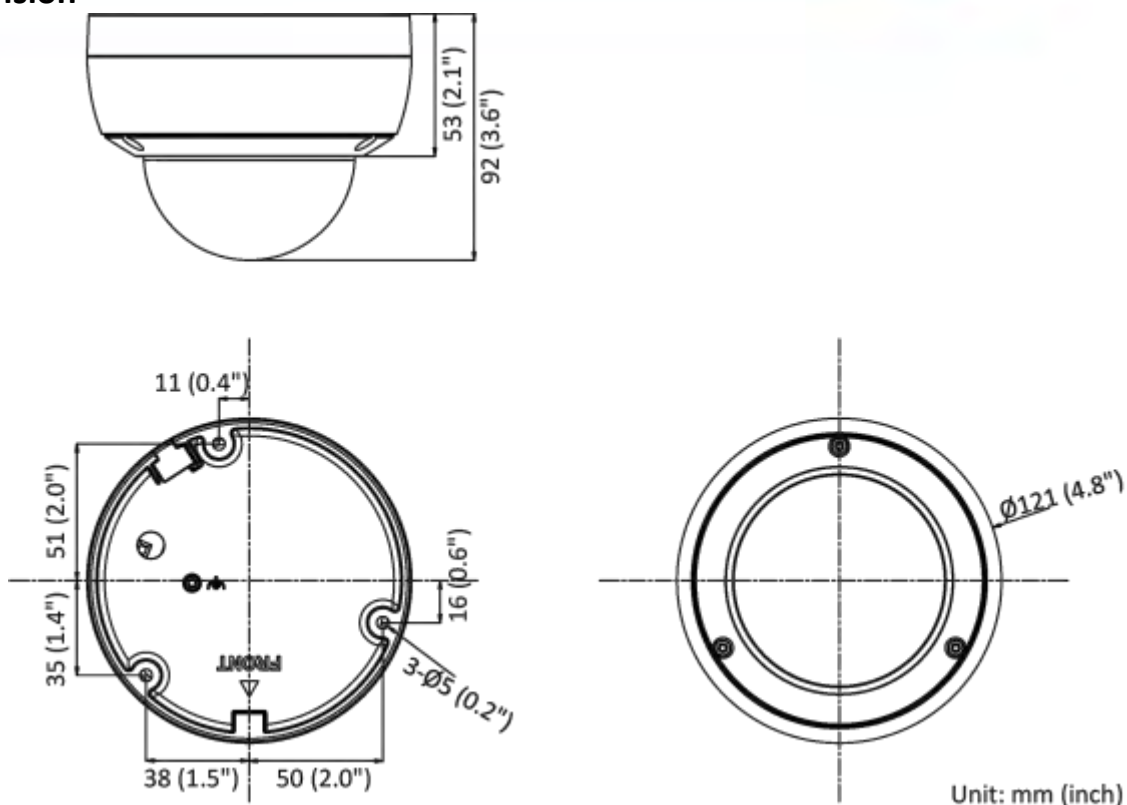

▪ Dimension

▪ Accessory

▪ Optional

DS-1276ZJ-SUS Corner Mount	DS-1280ZJ-DM46 Junction Box	DS-1272ZJ-120B Wall Mount	DS-1275ZJ-SUS Vertical Pole Mount