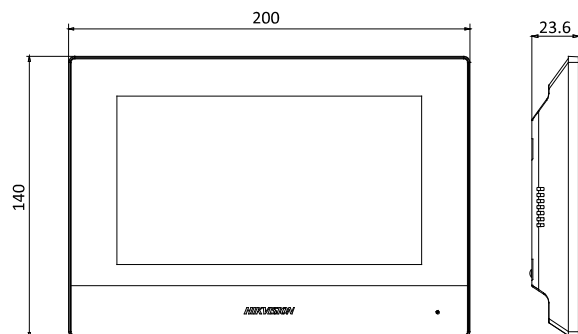

Network Indoor Station