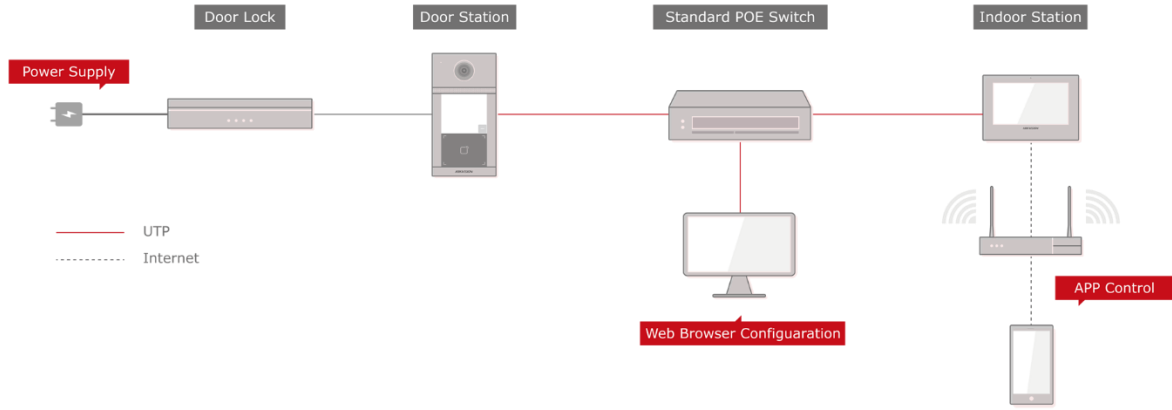

Dimension

Villa Door Station

No.	Description	No.	Description
1	Microphone	6	Card Reading Area
2	Indicator	7	IR Light
3	Camera	8	MicroSD Card Slot & Debugging Port
4	Loudspeaker	9	LAN
5	Button	10	Terminals

Network Indoor Station

Network Indoor Station

Unit : mm

Typical Application

Distributed by

HIKVISION®

Headquarters

No.555 Qianmo Road, Binjiang District,
Hangzhou 310051, China
T +86-571-8807-5998
overseasbusiness@hikvision.com