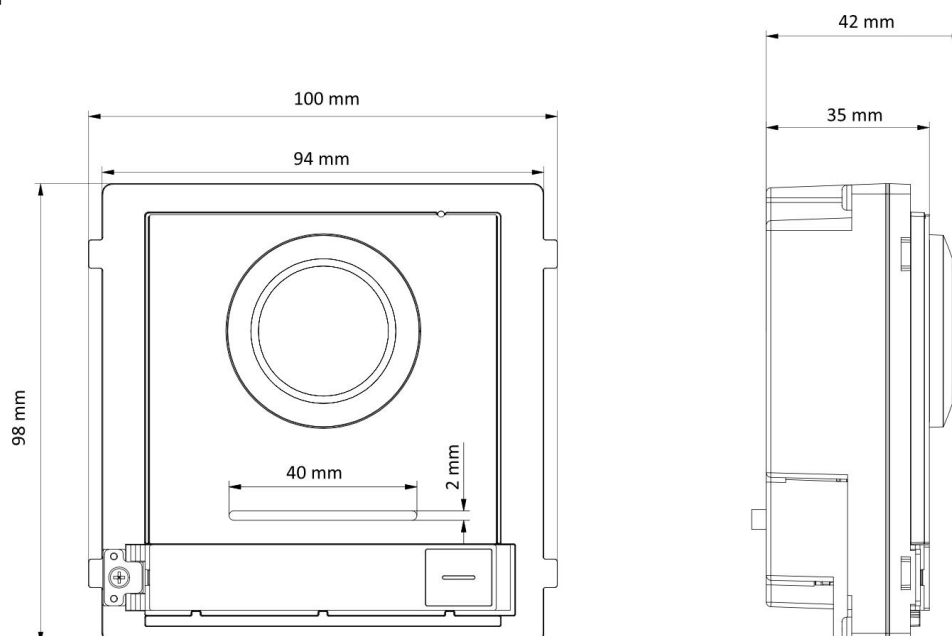

Wiegand	NA
TF card	NA
Alarm output	NA
Lock control	2 (2 relay, max to 30 VDC, 2 A)
USB	NA
Power interface	12VDC power output (12 V, 500 mA Max.)
Two-wire IP interface	1
General	
Button	1
Installation	Surface mounting & flush mounting
Indicator	0
Weight	373.5 g
Protective level	IP65
Working temperature	-40° C to 60° C (-22° F to 140° F)
Working humidity	10% to 90%
Dimensions	100 mm × 98 mm × 42 mm
Battery	/
Power supply	Powered by KAD704Y or KAD706Y series distributor
Application environment	Outdoor
Power consumption	≤ 4 W
Language	English,French,Portuguese,BrazilianPortuguese,Spanish,Russian,German,Italian,Polish, Turkish,Vietnamese,Arabic,Czech,Hungarian,Dutch,Romanian,Bulgarian,Ukrainian,Croatian,Serbian,Greek,Slovak

▪ Available Model

DS-KD8003Y-IME2

▪ Dimension