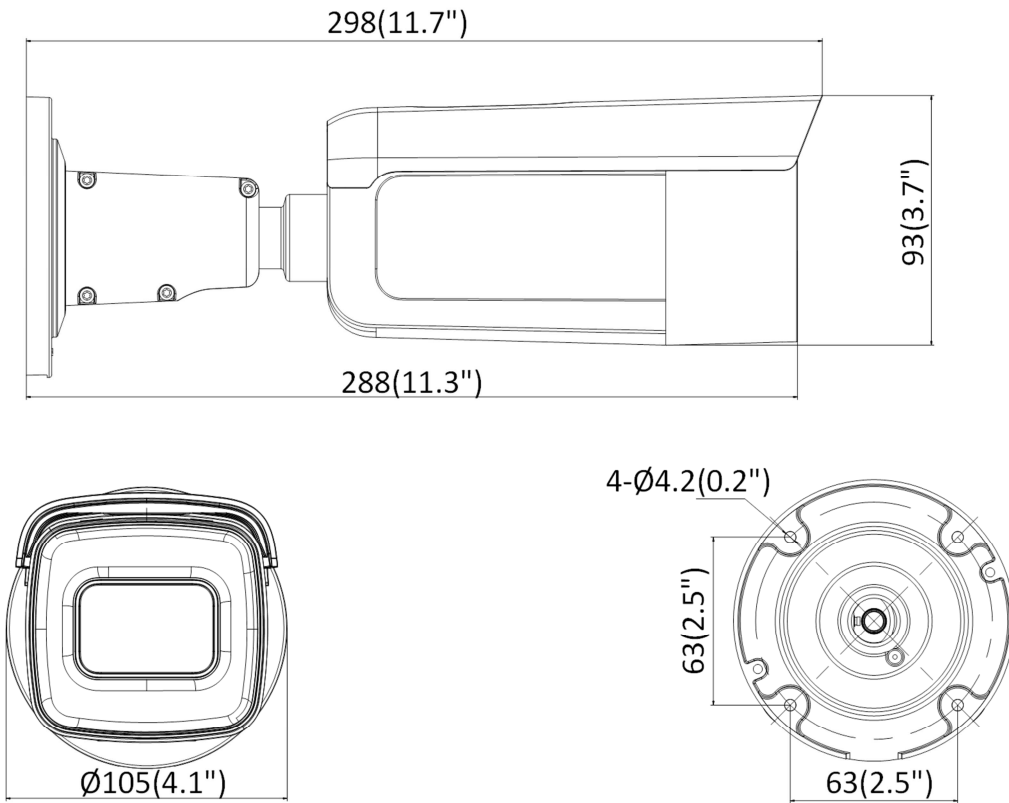

Startup and Operating Conditions	-30 °C to 60 °C (-22 °F to 140 °F), humidity 95% or less (non-condensing)
Storage Conditions	-30 °C to 60 °C (-22 °F to 140 °F), humidity 95% or less (non-condensing)
Power Supply	12 VDC ± 25%, Φ5.5 mm coaxial power plug; reverse polarity protection; PoE (802.3at, class 4)
Power Consumption and Current	12 VDC, 1.12 A, max. 13.5 W; PoE (802.3at, 42.5 V to 57 V), 0.5 A to 0.3 A, max. 15 W
Material	Metal
Dimensions	Camera: Φ105 × 298 mm (Φ4.1" × 11.7") With package: 385 × 190 × 180 mm (15.2" × 7.5" × 7.1")
Weight	Camera: approx. 1360 g (3 lb.) With package: approx. 1960 g (4.3 lb.)
Approval	
EMC	FCC (47 CFR Part 15, Subpart B); CE-EMC (EN 55032: 2015, EN 61000-3-2: 2014, EN 61000-3-3: 2013, EN 50130-4: 2011 +A1: 2014); RCM (AS/NZS CISPR 32: 2015); IC (ICES-003: Issue 6, 2016); KC (KN 32: 2015, KN 35: 2015)
Safety	UL (UL 60950-1); CB (IEC 60950-1:2005 + Am 1:2009 + Am 2:2013); CE-LVD (EN 60950-1:2005 + Am 1:2009 + Am 2:2013); BIS (IS 13252(Part 1):2010+A1:2013+A2:2015); LOA (IEC/EN 60950-1)
Chemistry	CE-RoHS (2011/65/EU); WEEE (2012/19/EU); Reach (Regulation (EC) No 1907/2006)
Protection	Ingress protection: IP67 (IEC 60529-2013), IK10(IEC 62262:2002)

* Listed resolutions are only selectable options. It does not mean that all streams can work at their maximum resolution at the same time.

Available Model

DS-2CD2686G2T-IZS (2.8 to 12 mm)

Dimension

Unit: mm(inch)