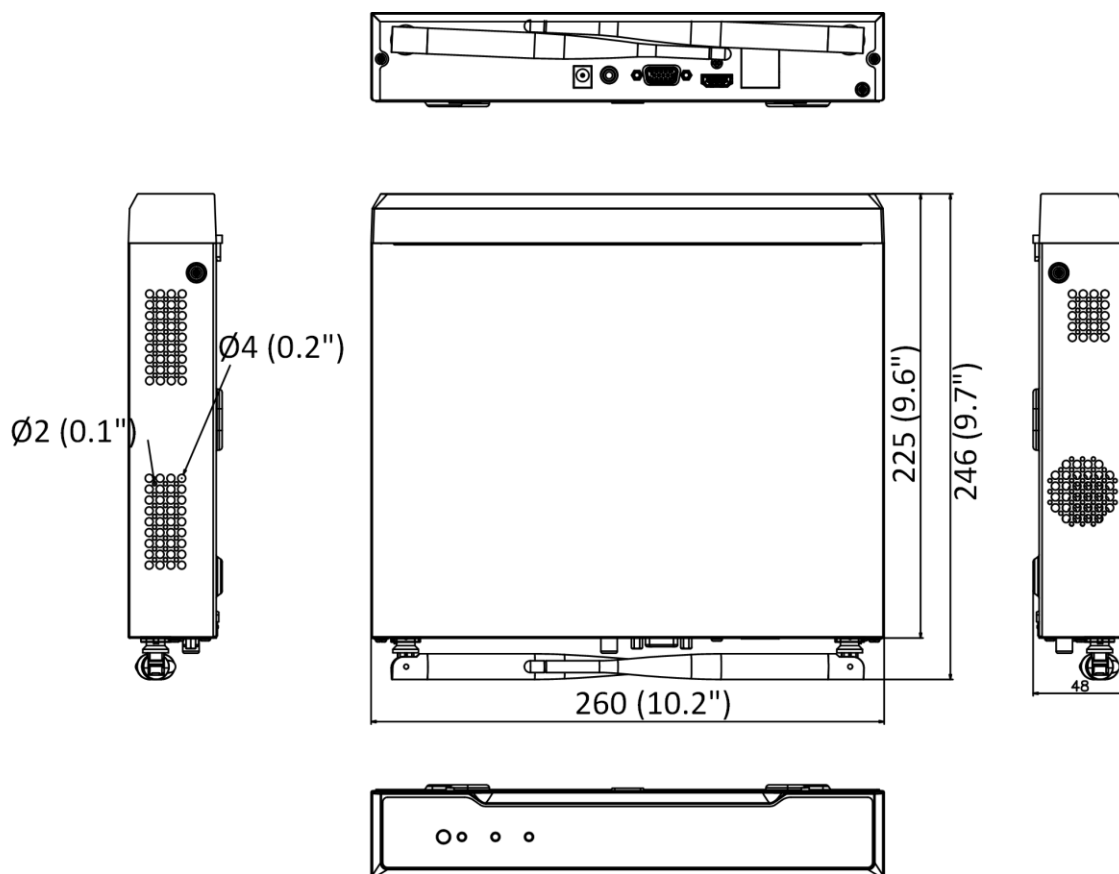

Unit: mm (inch)

Headquarters

No.555 Qianmo Road, Binjiang District,
Hangzhou 310051, China
T +86-571-8807-5998
www.hikvision.com

Follow us on social media to get the latest product and solution information.

Hikvision

HikvisionHQ

HikvisionHQ

Hikvision_Global

Hikvision
Corporate Channel

hikvisionhq