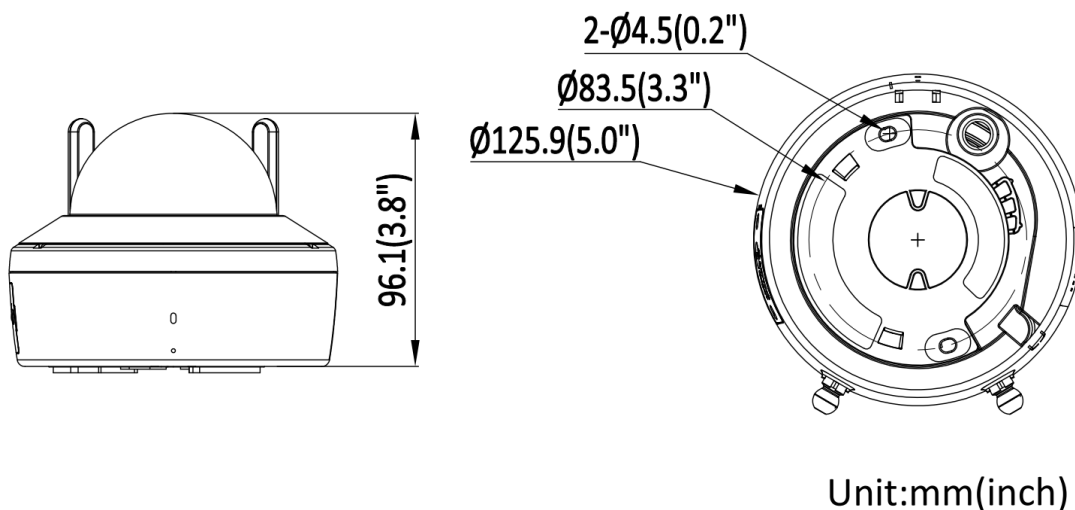

Dimension (W × D × H)	265 × 246 × 48 mm (10.4" × 9.7" × 1.9")
Weight (without hard disk)	≤ 1.6 kg (without HDD, 3.5 lb.)
Kit	
Accessories	Power adaptor: 4 × IPC power adaptors, 1 × NVR power adaptor Ethernet cable: RJ45, Cat5e UTP, 1 m.
Hard Drive	Pre-installed 1 TB HDD
Certification	CE
Weight (with package)	≤ 7 kg (15.4 lb)

▪ **Available Model**

NK844W1H-1T(E)

▪ **Dimension**