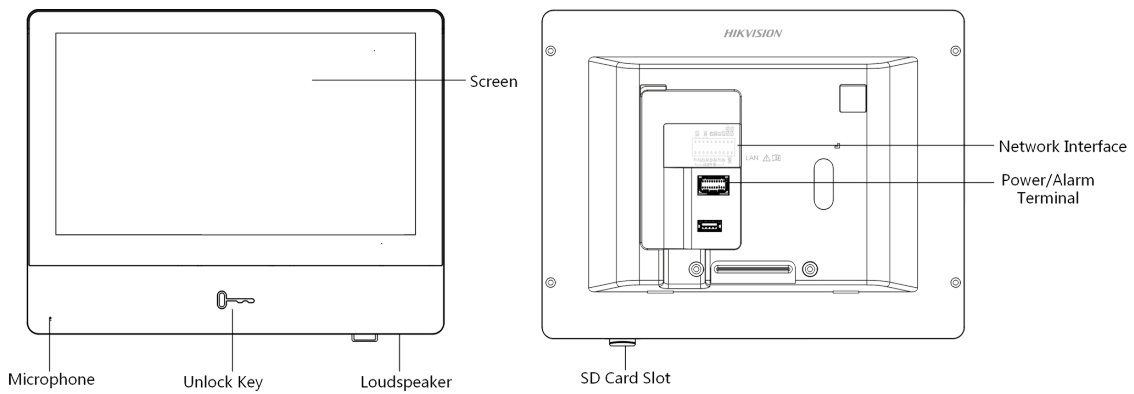

Physical Appearance

Available Model

DS-KH8350-WTE1